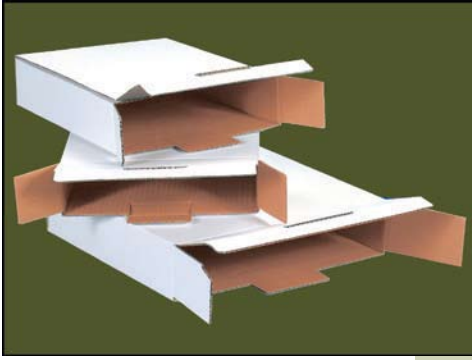

# Side Load Locking Mailers

Side loading for easy packing.  
 Cartons feature locking tabs. No tape needed to close.  
 Strong 200#/ECT-32-C corrugated construction.  
 Ships and stores flat.  
 Oyster white only. Minimum order is one bundle.  
**Cannot be printed.**

Size (l x w x d)	Item Number	Bundle	<500	Blank Price			
				500	1M	2.5M	
11 1/8 x 8 5/8 x 2 1/2	275MAL1182	50	2.63	2.27	2.02	1.88	
12 1/8 x 9 x 2 1/2	275MAL1292	50	2.85	2.45	2.19	2.03	
12 1/8 x 11 5/8 x 2 5/8	275MAL12112	50	3.50	3.02	2.69	2.50	