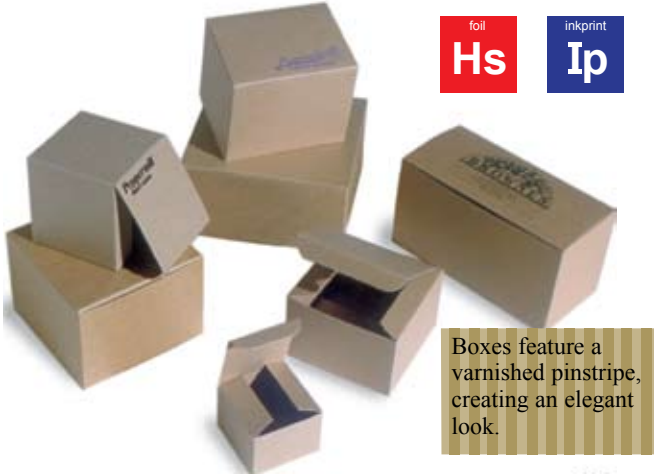

Natural Kraft Pinstripe Gift Boxes

100% recycled board. One-piece double-lock prestige bottoms with attached tuck tops or two-piece automatic construction. Minimum order is one case pack. Full cases only. Priced per box.

Box price is plain, add for printing.

Boxes are made from 100% recycled board.

- Kraft boxes contain 80% post consumer materials.
- White boxes contain 35% post consumer materials.

**Custom sizes and colors available.
5M piece minimum.
Call for details.**

(w x d x h)

| SIZE | ITEM# | CASE | WT | <500 | 500 | 1M | 2.5M |
|----------------------|----------|------|----|------|------|------|------|
| 3 x 3 x 2 | #1006180 | 100 | 8 | 0.31 | 0.27 | 0.24 | 0.22 |
| 4 x 4 x 2 | #1006150 | 100 | 8 | 0.45 | 0.40 | 0.36 | 0.33 |
| 4 x 4 x 4 | #1006080 | 100 | 9 | 0.37 | 0.33 | 0.30 | 0.27 |
| 4 x 4 x 5.75 | #1006100 | 100 | 10 | 0.87 | 0.77 | 0.69 | 0.63 |
| 4 x 4 x 7.5 | #1006110 | 100 | 11 | 0.94 | 0.84 | 0.75 | 0.68 |
| 5 x 5 x 3 | #1006130 | 100 | 11 | 0.64 | 0.57 | 0.51 | 0.47 |
| 6 x 4.5 x 4.5 | #1006190 | 100 | 13 | 0.50 | 0.44 | 0.40 | 0.36 |
| 6 x 6 x 4 | #1006120 | 100 | 15 | 0.70 | 0.62 | 0.56 | 0.51 |
| 6 x 6 x 6 | #1006200 | 100 | 18 | 0.86 | 0.76 | 0.68 | 0.62 |
| 7 x 7 x 7 | #1006250 | 100 | 24 | 1.06 | 0.94 | 0.84 | 0.77 |
| 8 x 8 x 3.5 | #1006260 | 100 | 22 | 1.04 | 0.92 | 0.83 | 0.75 |
| 9 x 4.5x 4.5 | #1006220 | 100 | 16 | 0.73 | 0.64 | 0.58 | 0.53 |
| 12 x 6 x 6 | #1006160 | 50 | 16 | 1.44 | 1.28 | 1.15 | 1.04 |
| 12 x 12 x 2.5 (2pc) | #1006140 | 50 | 20 | 1.77 | 1.57 | 1.42 | 1.29 |
| 12 x 12 x 5.5* (2pc) | #1006240 | 50 | 41 | 3.11 | 2.76 | 2.49 | 2.26 |
| 14 x 6 x 6 | #1006280 | 25 | 22 | 1.28 | 1.13 | 1.02 | 0.93 |
| 15 x 7 x 7 | #1006330 | 50 | 26 | 2.08 | 1.85 | 1.66 | 1.51 |