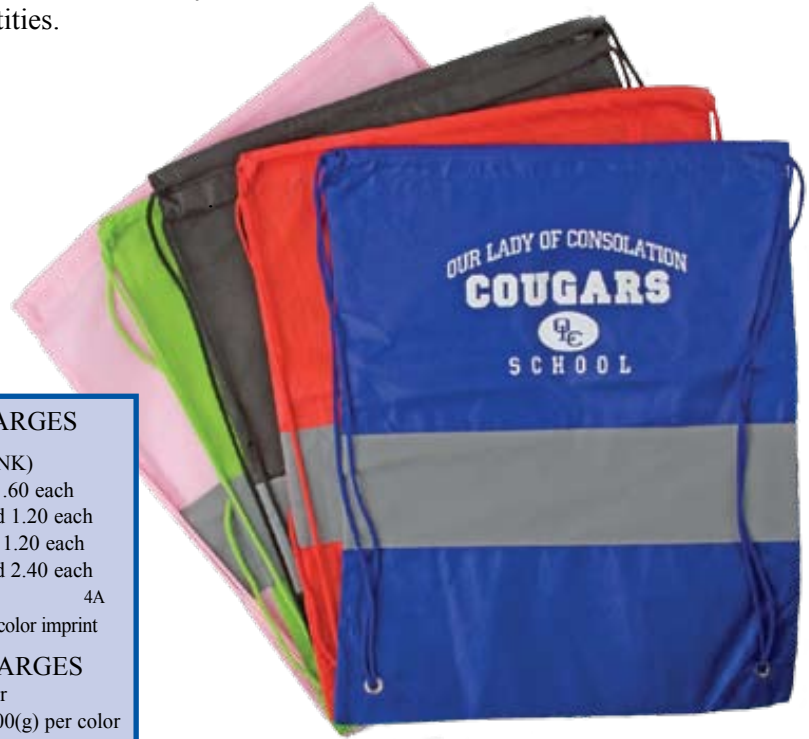

Reflective Faux Cloth Duffle Totes

Non woven polypropylene Backpack Style Tote with the reflective stripe. Great for schools, safety seminars and training. Printing available on one side only Minimum order is case pack. Orders must be in multiples of case quantities.

Bag price is plain, add for printing.

PP

13 x 16

#444136

Max. Imprint: 9 x 3

Case pack: 100

Blank price per bag

100: 2.99

300 2.73

500: 2.50

1M: 2.31

2.5M: 2.14

5A

Black 03

Red 20

Royal Blue 21

Note: Screens are not reusable and require a new set up with every order.

Light Pink 73

16 x 20

#444162

Max Plate: 12 x 3

Case Pack: 100

Price per bag

Blank price per bag